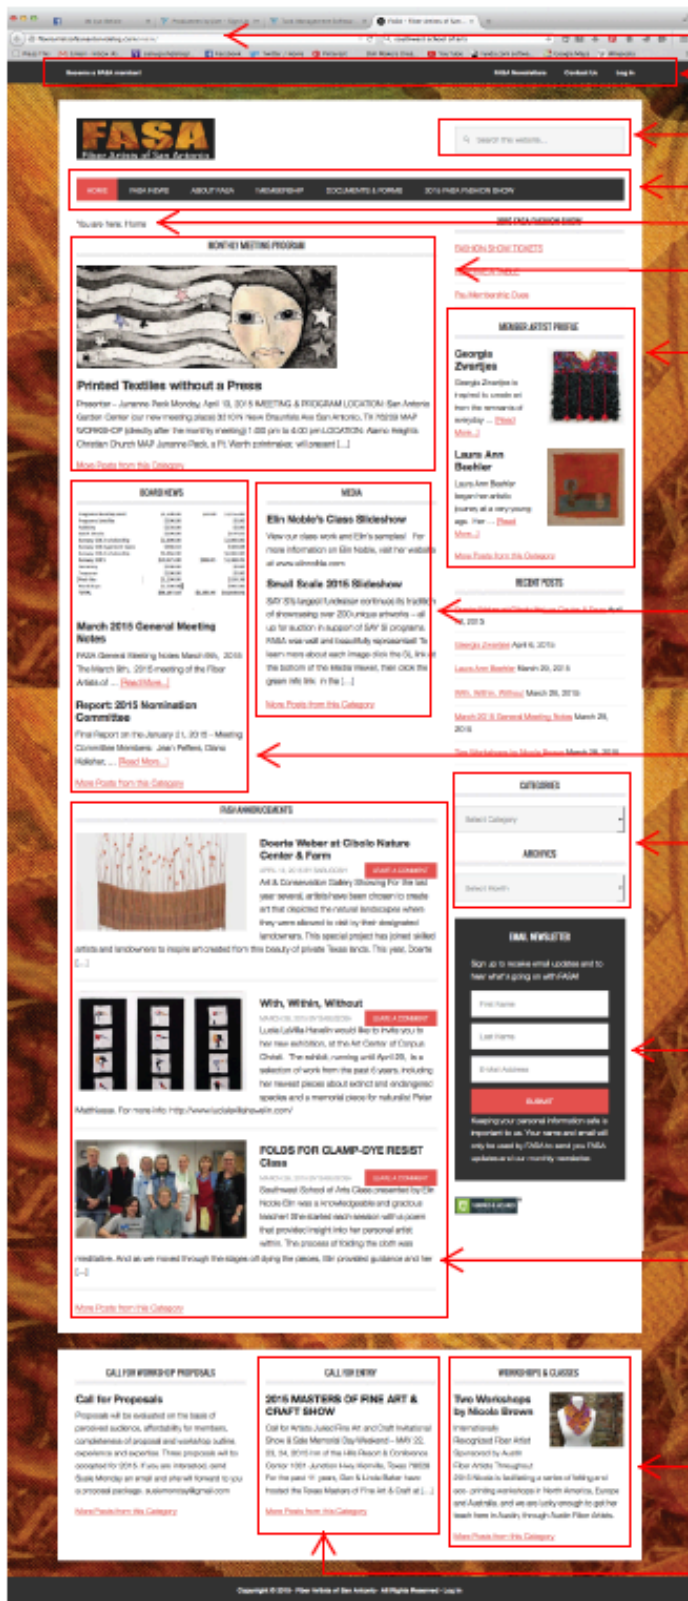

Browser Bar - Safari (iPad)

1. Domain name (Internet address of a website)
 - <http://www.fiberartistsofsanantonio.org/>
 - <http://fiberartistsofsanantonioblog.com/main/>
 - <https://fiberartistsofsanantonioblog.com/>

Home Page

2. Header
 - a. Search Bar
 - i. Can enter the name of a FASA Member
 - ii. Can enter the name of a FASA Event
 - iii. Or can enter keywords, category, or ?
 - b. Navigation
 - i. Secondary Navigation Bar
 1. FASA Newsletters
 2. LOG IN
 - ii. Primary Navigation Bar (Main Pages)
 1. Red color – signifies the page you are on
 2. Drop Down menu items - Links to sub-pages
 - a. Example: -> ABOUT -> Terms & Conditions -> Copyright & Privacy
3. Main Section
 - a. Breadcrumb (Will tell you where you are on the website)
 - b. Left side
 - i. Monthly Meeting Program
 - ii. Board News (NOTE: Some posts are password protected)
 - iii. Media (Videos, Slideshows, etc.)
 - iv. FASA Announcements
 - c. Right side Bar
 - i. Member Artist Profile
 - ii. Recent Posts (last 6 posts entered on the website)
 - iii. Categories (can search using categories)
 - iv. Archives (can search by month)
 - d. Bottom Section
 - i. Call for Proposals
 - ii. Call for Entry
 - iii. Workshops & Classes
4. Footer Section

The following image on page 2 shows the entire FASA Home Page. For the most part, you will only see a partial section of the webpage and will need to scroll to see the rest.

Browser Bar

Secondary Navigation